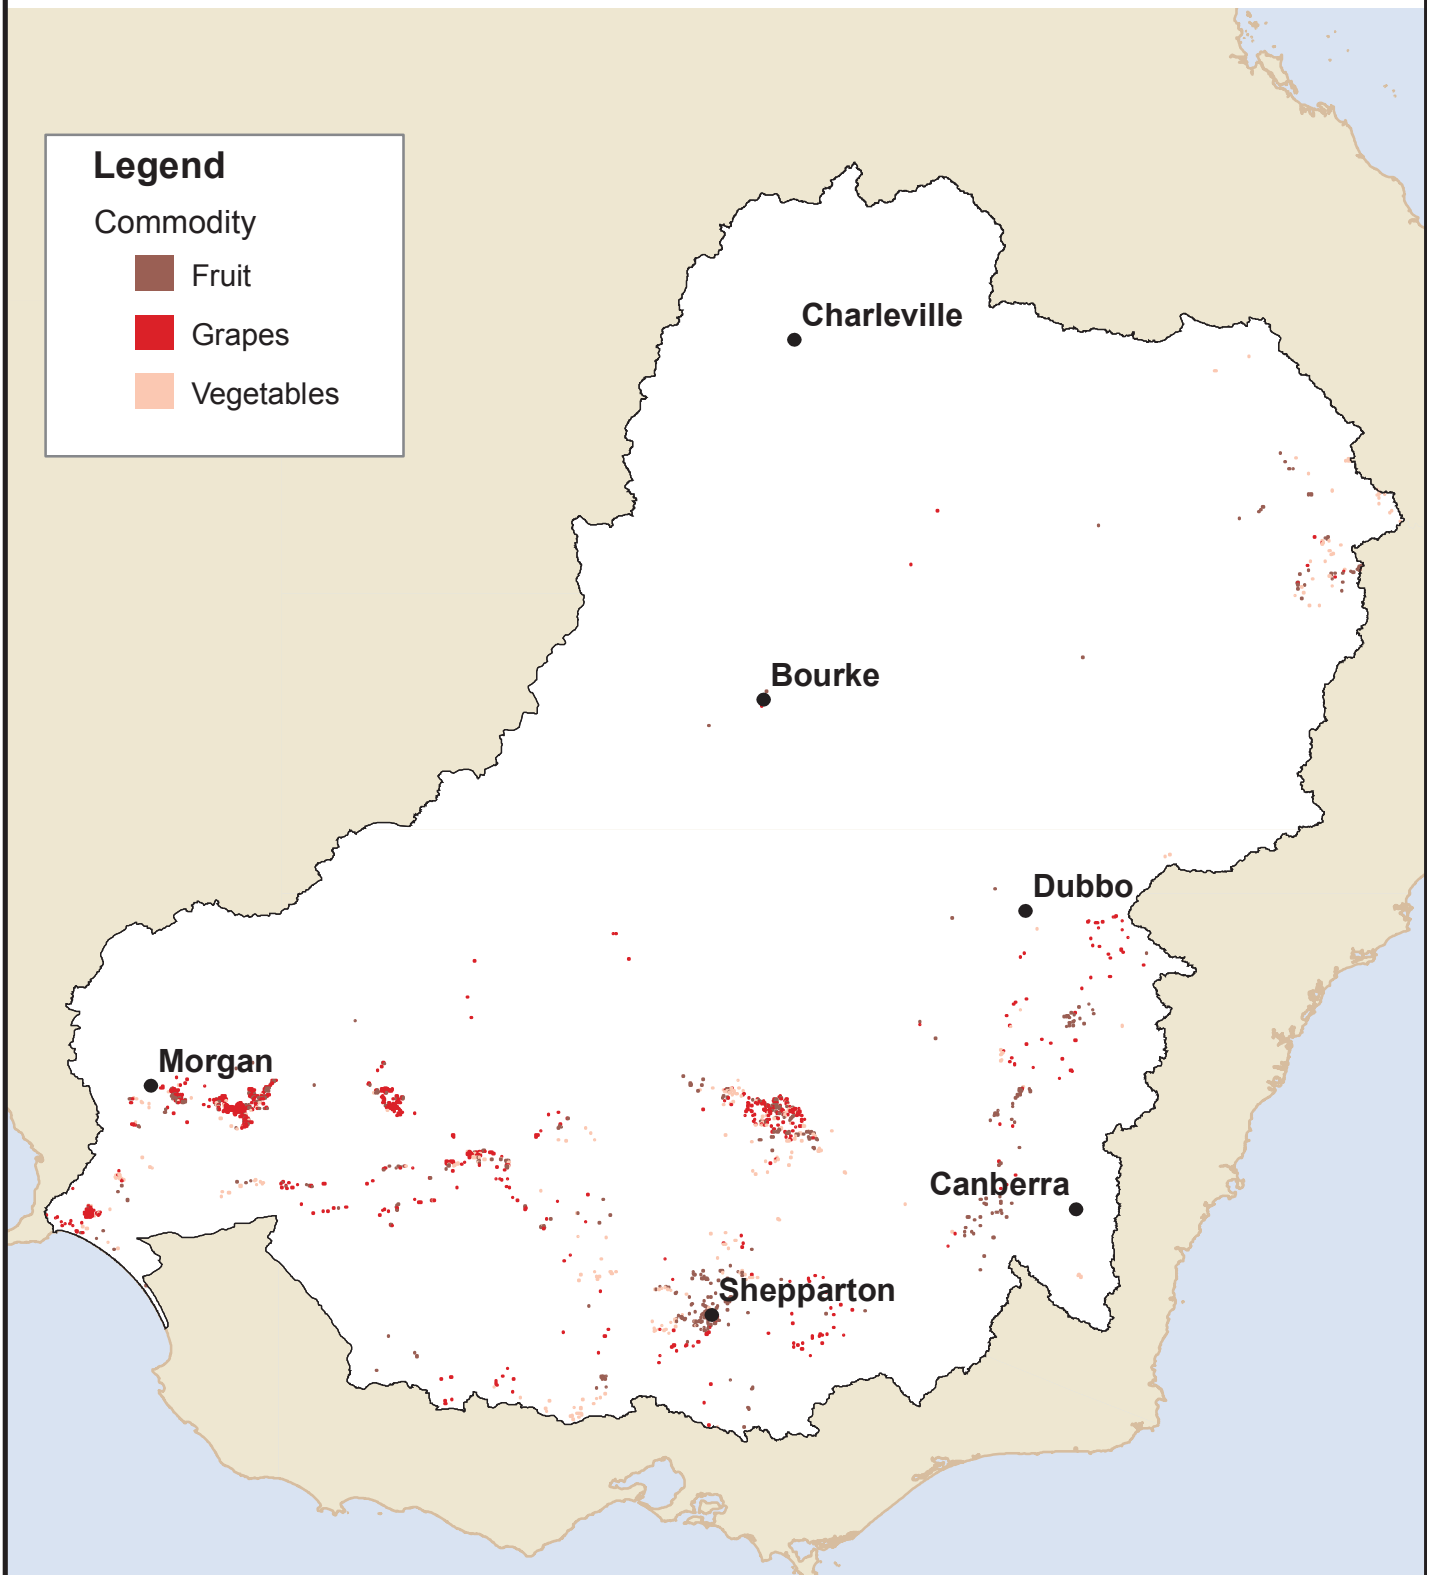

Horticulture in the Murray-Darling Basin

Legend

Commodity

-  Fruit
-  Grapes
-  Vegetables

Source: Bryan & Marvanek 2004

0 125 250 500 Km